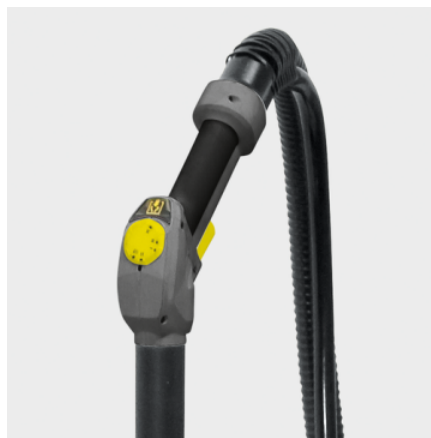

## SGV 8/5

Innovative steam-generating vacuum for easy deep cleaning of hygiene-critical environments. With 8 bar steam and self-clean function.

**Order no.** 1.092-012.0

- EASY Operation selector switch
- Self-cleaning function
- Chemical function

### Handle with trigger for convenient function control

- Time-saving, flexible, simple and direct control of the functions during operation.
- Controls for the most important functions such as water/steam regulation and on/off switch for the vacuum function.
- Accessories are stored for easy access and protected against loss. Carrying handle for easy removal of nozzle accessories.