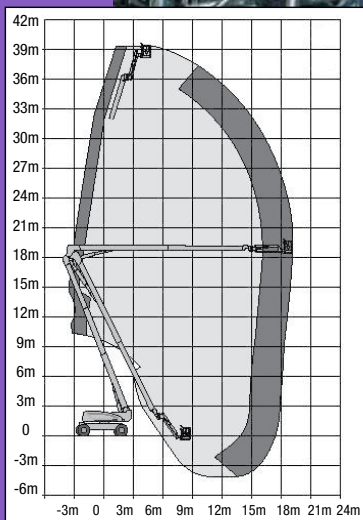

### JLG 1250AJP

Specification	Metric	Imperial
Working Height	40.00m	131ft 2in
Platform Height	38.10m	125ft
Max Outreach	19.25m	63ft 2in
Up and Over Clearance	18.44m	60ft 6in
SWL (restricted)	454kg	1000lb
SWL (Unrestricted)	227kg	500lb
Length (Stowed)	11.45m	37ft 7in
Width Axles (Extended)	3.81m	12ft 6in
Width Axles (Retracted)	2.49m	8ft 2in
Height (Stowed)	3.05m	10ft
Weight	20,053kg	44,217lb
Power Source	Diesel	
Gradeability	24°	