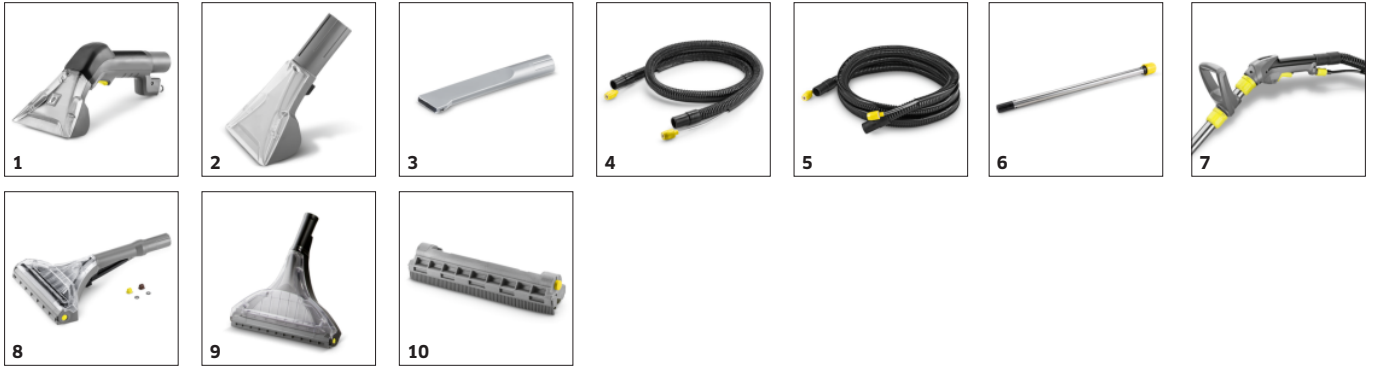

EQUIPMENT FOR PUZZI 8/1 C 1.100-243.0

	Order no.	Description	
SPRAY EXTRACTION CLEANERS			
Hand tools			
Nozzle packaged Puzzi	1	4.130-063.0	■
Upholstery nozzle	2	4.130-001.0	Upholstery nozzle, 110 mm. □
Crevice tool	3	4.130-010.0	Crevice nozzle for spray extraction machines. □
Spray-extraction hoses			
Spray/suction hose, 2.5 m	4	6.394-826.0	Standard spray/suction hose. ■
Spray/suction hose, 4 m	5	6.394-375.0	Optional spray/suction hose, 4 m. □
Other			
Extension tube	6	4.025-004.0	Extension tube, individual. □
D-handle	7	4.321-001.0	D-handle, individual, for extension tube 4.025-004.0. □
Floor tools			
Flexible floor nozzle, 240 mm, individual	8	4.130-008.0	Floor nozzle (240 mm), individual. Transparent glass for checking the vacuumed dirty water. Flexible squeegee. Included in kit 4.130-007.0. □
Flexible floor nozzle, 350 mm, individual	9	4.130-009.0	Floor nozzle (350 mm), individual. Transparent view for checking the vacuumed dirty water. Flexible squeegees. Included in kit 4.130011.0. □
Hard surface adapters			
Hard floor rubber adapter, small 240 mm	10	4.762-014.0	Hard surface adapter for floor nozzle, 240 mm. □

■ Included in delivery. □ Available accessories.